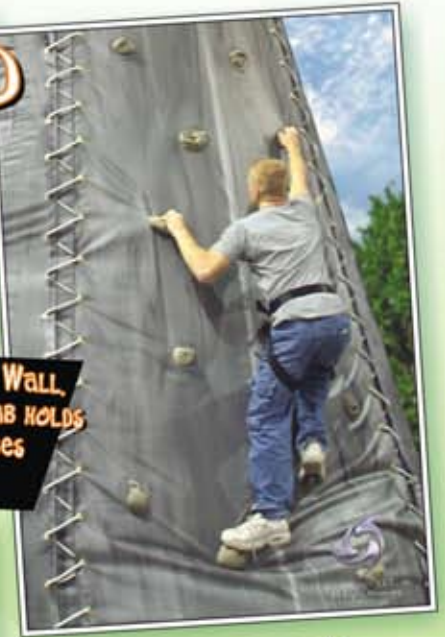

20x30
 TENT

34x40
 Hex-TENT

20x20
 SKY DOME

EZ-UP
 10x10

TIKI ISLAND

TIKI ISLAND IS A 28FT TALL INFLATABLE CLIMBING WALL. THIS ISLAND THEMED ATTRACTION HAS ACTUAL CLIMB HOLDS AND TWO CLIMBING LANES. CLIMBERS OF ALL AGES WILL LOVE TIKI ISLAND.

Boulder Dash

DODGE BOULDERS
 AS THEY SWING
 THROUGH THE WALLS

LOAC BOUNCER
 SKIDLOADER

HEAVY HAULIN'
 DUMP TRUCK

ENTERTAINMENT IDEAS!

MULTI-ACTIVITY INFLATABLES

**YOUTH
AGES 2-12**

CHECK OUT THESE FUN-FILLED
MULTI-ACTIVITY INFLATABLES.
KIDS CAN BOUNCE, CLIMB, SLIDE, & LOTS
MORE INSIDE THESE EXCITING PIECES.
GREAT FOR HOURS OF FUN!